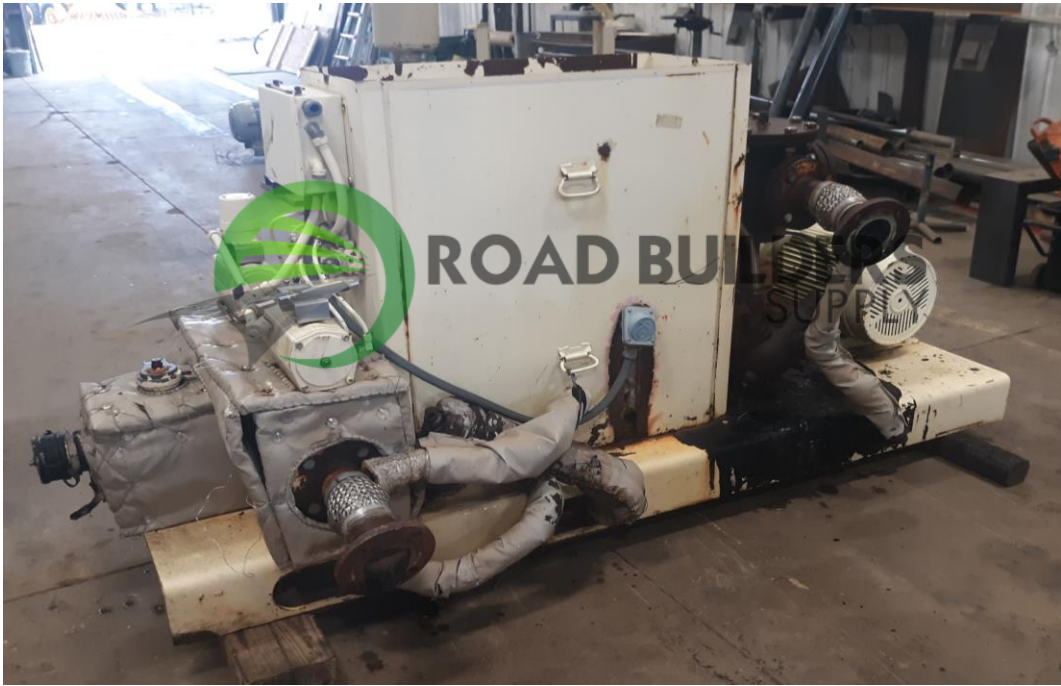

ACMP011RBS Metering Pump

ID: ACMP011RBS

Details:

- Metering Pump
- 10HP motor

- All equipment subject to prior sale.
- RSB strives to ensure the accuracy of all listings, but all listings are "as-is, where-is," with no implied warranty.
- All buyers are encouraged to inspect equipment personally to verify accuracy.
- All information contained in this listing sheet is confidential. It is the property of RBS and is not to be shared.
- Road Builders Supply, LLC accepts no liability for the accuracy of the above listing.